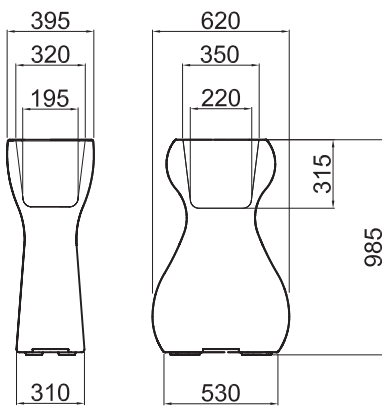

TWENTYFIRST

DESIGN FROM A NEW CENTURY

VENUS LIGHTING COLLECTION

medium_ **BOA5034**

high_ **BOA5070**

tall_ **BOA5048**

LIGHTING KIT:
INDOOR IP 20
OUTDOOR IP 44 / IP 67

PIASTRA DI ANCORAGGIO IN INOX
DISPONIBILE SU RICHIESTA
IN DIVERSE FORME E DIMENSIONI
STAINLESS STEEL ANCHOR PLATE
AVAILABLE UPON REQUEST
IN DIFFERENT SHAPES AND DIMENSIONS