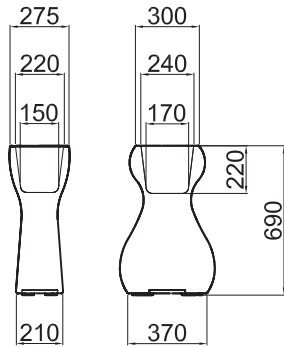

TWENTYFIRST

DESIGN FROM A NEW CENTURY

VENUS LIGHTING COLLECTION

medium_ **BOA5034**

high_ **BOA5070**

tall_ **BOA5048**

LIGHTING KIT:
INDOOR IP 20
OUTDOOR IP 44 / IP 67

PIASTRA DI ANCORAGGIO IN INOX
DISPONIBILE SU RICHIESTA
IN DIVERSE FORME E DIMENSIONI
STAINLESS STEEL ANCHOR PLATE
AVAILABLE UPON REQUEST
IN DIFFERENT SHAPES AND DIMENSIONS