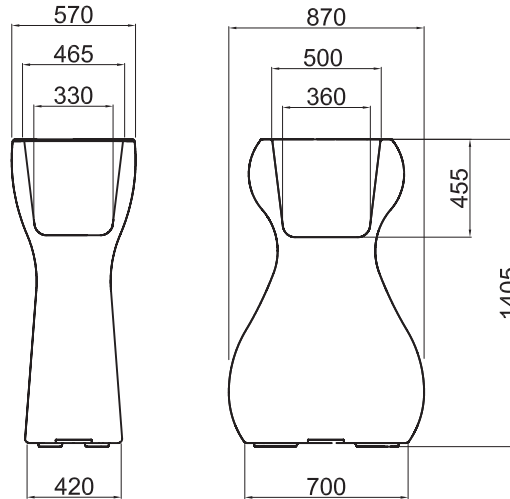

TWENTYFIRST

DESIGN FROM A NEW CENTURY

VENUS LIGHTING COLLECTION

medium_ **BOA5034**

high_ **BOA5070**

tall_ **BOA5048**

LIGHTING KIT:
INDOOR IP 20
OUTDOOR IP 44 / IP 67

PIASTRA DI ANCORAGGIO IN INOX
DISPONIBILE SU RICHIESTA
IN DIVERSE FORME E DIMENSIONI
STAINLESS STEEL ANCHOR PLATE
AVAILABLE UPON REQUEST
IN DIFFERENT SHAPES AND DIMENSIONS