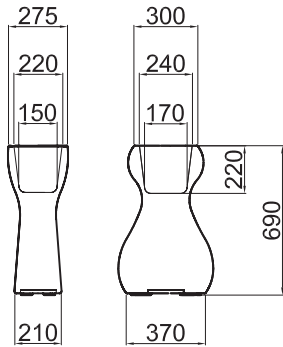

TWENTYFIRST

DESIGN FROM A NEW CENTURY

VENUS Dressed Collection

medium_ **BOA5034**

high_ **BOA5070**

tall_ **BOA5048**

PIASTRA DI ANCORAGGIO IN INOX
 DISPONIBILE SU RICHIESTA
 IN DIVERSE FORME E DIMENSIONI
STAINLESS STEEL ANCHOR PLATE
 AVAILABLE UPON REQUEST
 IN DIFFERENT SHAPES AND DIMENSIONS