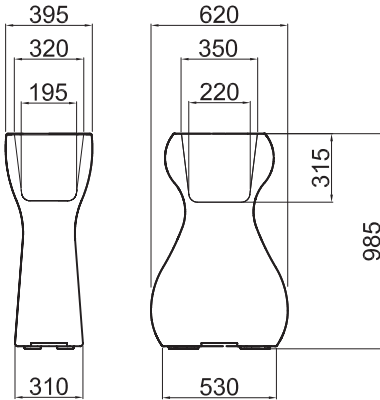

TWENTYFIRST

DESIGN FROM A NEW CENTURY

VENUS Dressed Collection

medium_ **BOA5034**

high_ **BOA5070**

tall_ **BOA5048**

PIASTRA DI ANCORAGGIO IN INOX
 DISPONIBILE SU RICHIESTA
 IN DIVERSE FORME E DIMENSIONI
STAINLESS STEEL ANCHOR PLATE
 AVAILABLE UPON REQUEST
 IN DIFFERENT SHAPES AND DIMENSIONS