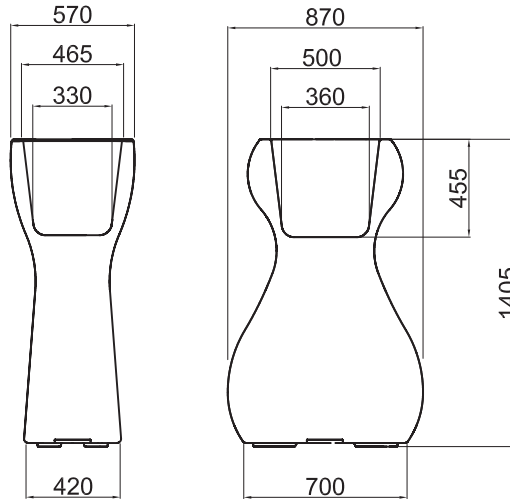

TWENTYFIRST

DESIGN FROM A NEW CENTURY

VENUS Dressed Collection

medium_ **BOA5034**

high_ **BOA5070**

tall_ **BOA5048**

PIASTRA DI ANCORAGGIO IN INOX
 DISPONIBILE SU RICHIESTA
 IN DIVERSE FORME E DIMENSIONI
STAINLESS STEEL ANCHOR PLATE
 AVAILABLE UPON REQUEST
 IN DIFFERENT SHAPES AND DIMENSIONS