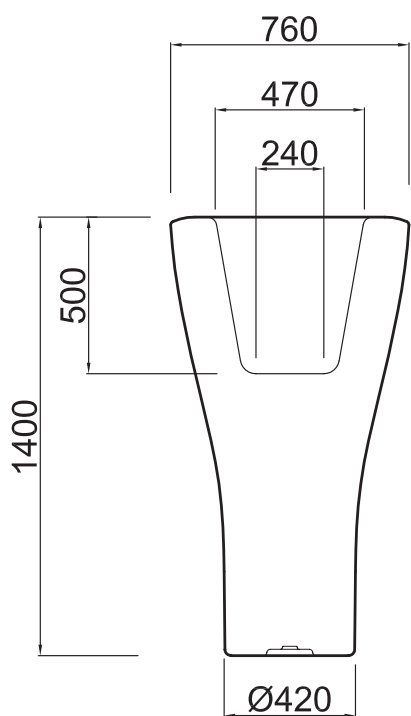

TWENTYFIRST

DESIGN FROM A NEW CENTURY

SIXTY LIGHTING COLLECTION

high_ **B010070**

LIGHTING KIT:
INDOOR IP 20
OUTDOOR IP 44 / IP 67

PIASTRA DI ANCORAGGIO IN INOX
DISPONIBILE SU RICHIESTA
IN DIVERSE FORME E DIMENSIONI
STAINLESS STEEL ANCHOR PLATE
AVAILABLE UPON REQUEST
IN DIFFERENT SHAPES AND DIMENSIONS