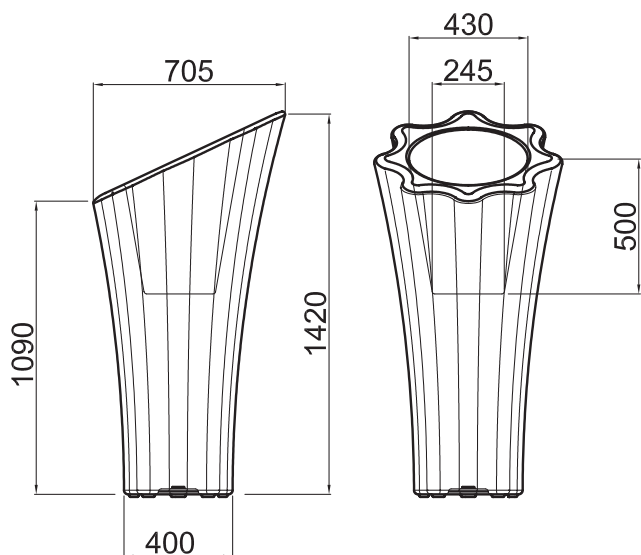

TWENTYFIRST

DESIGN FROM A NEW CENTURY

MARGHERITA

Dressed Collection

high_ B030070

PIASTRA DI ANCORAGGIO IN INOX
 DISPONIBILE SU RICHIESTA
 IN DIVERSE FORME E DIMENSIONI
STAINLESS STEEL ANCHOR PLATE
 AVAILABLE UPON REQUEST
 IN DIFFERENT SHAPES AND DIMENSIONS

AVAILABLE SHAPES

INSTALLATION EXAMPLE

COLORI LACCATI
 DRESSED COLOURS

white

red

black

cream

basic