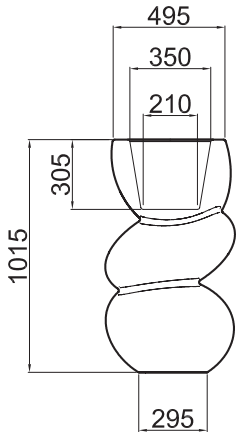

TWENTYFIRST

DESIGN FROM A NEW CENTURY

CAPRICE LIGHTING COLLECTION

tall_ **BOA6050**

high_ **BOA6075**

LIGHTING KIT:
INDOOR IP 20
OUTDOOR IP 44 / IP 67

PIASTRA DI ANCORAGGIO IN INOX
DISPONIBILE SU RICHIESTA
IN DIVERSE FORME E DIMENSIONI
STAINLESS STEEL ANCHOR PLATE
AVAILABLE UPON REQUEST
IN DIFFERENT SHAPES AND DIMENSIONS