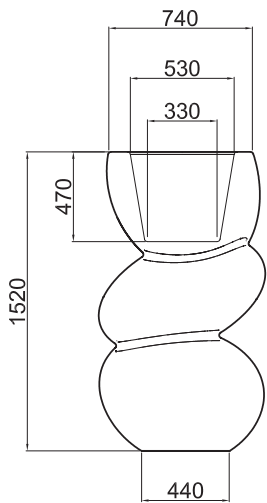

TWENTYFIRST

DESIGN FROM A NEW CENTURY

CAPRICE LIGHTING COLLECTION

tall_ **BOA6050**

high_ **BOA6075**

LIGHTING KIT:
INDOOR IP 20
OUTDOOR IP 44 / IP 67

PIASTRA DI ANCORAGGIO IN INOX
DISPONIBILE SU RICHIESTA
IN DIVERSE FORME E DIMENSIONI
STAINLESS STEEL ANCHOR PLATE
AVAILABLE UPON REQUEST
IN DIFFERENT SHAPES AND DIMENSIONS