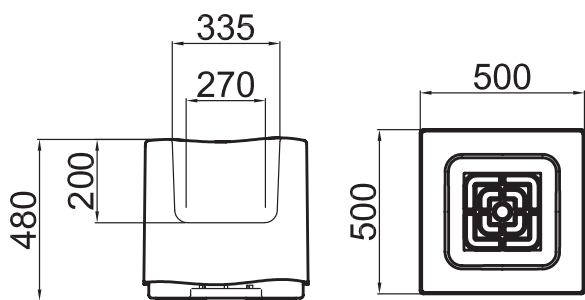

TWENTYFIRST

DESIGN FROM A NEW CENTURY

CARRE Dressed Collection

short_ **B085025**

PIASTRA DI ANCORAGGIO IN INOX
 DISPONIBILE SU RICHIESTA
 IN DIVERSE FORME E DIMENSIONI
STAINLESS STEEL ANCHOR PLATE
 AVAILABLE UPON REQUEST
 IN DIFFERENT SHAPES AND DIMENSIONS

AVAILABLE SHAPES

INSTALLATION EXAMPLE

COLORI LACCATI
 DRESSED COLOURS

white

red

black

cream

basic