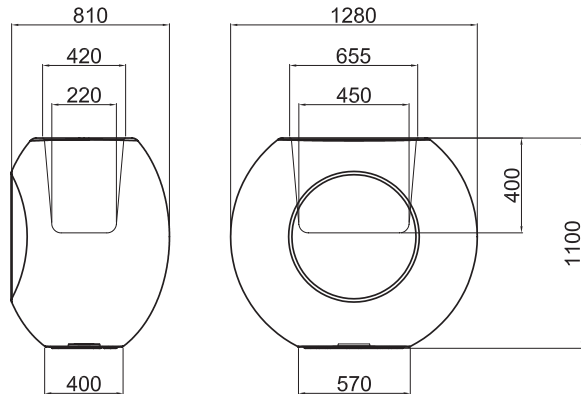

TWENTYFIRST

DESIGN FROM A NEW CENTURY

ALBORAN LIGHTING COLLECTION

short_ **BOA0028**

tall_ **BOA0056**

medium_ **BOA0038**

LIGHTING KIT:
INDOOR IP 20
OUTDOOR IP 44 / IP 67

PIASTRA DI ANCORAGGIO IN INOX
DISPONIBILE SU RICHIESTA
IN DIVERSE FORME E DIMENSIONI
STAINLESS STEEL ANCHOR PLATE
AVAILABLE UPON REQUEST
IN DIFFERENT SHAPES AND DIMENSIONS