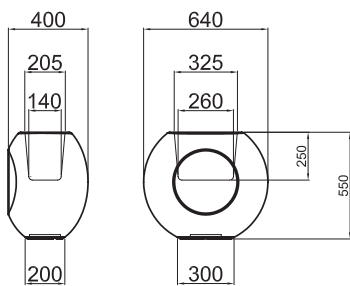

TWENTYFIRST

DESIGN FROM A NEW CENTURY

ALBORAN LIGHTING COLLECTION

short_ **BOA0028**

tall_ **BOA0056**

medium_ **BOA0038**

LIGHTING KIT:
INDOOR IP 20
OUTDOOR IP 44 / IP 67

PIASTRA DI ANCORAGGIO IN INOX
DISPONIBILE SU RICHIESTA
IN DIVERSE FORME E DIMENSIONI
STAINLESS STEEL ANCHOR PLATE
AVAILABLE UPON REQUEST
IN DIFFERENT SHAPES AND DIMENSIONS