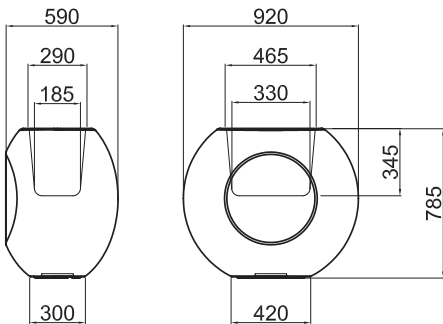

TWENTYFIRST

DESIGN FROM A NEW CENTURY

ALBORAN LIGHTING COLLECTION

short_ **BOA0028**

tall_ **BOA0056**

medium_ **BOA0038**

LIGHTING KIT:
INDOOR IP 20
OUTDOOR IP 44 / IP 67

PIASTRA DI ANCORAGGIO IN INOX
DISPONIBILE SU RICHIESTA
IN DIVERSE FORME E DIMENSIONI
STAINLESS STEEL ANCHOR PLATE
AVAILABLE UPON REQUEST
IN DIFFERENT SHAPES AND DIMENSIONS